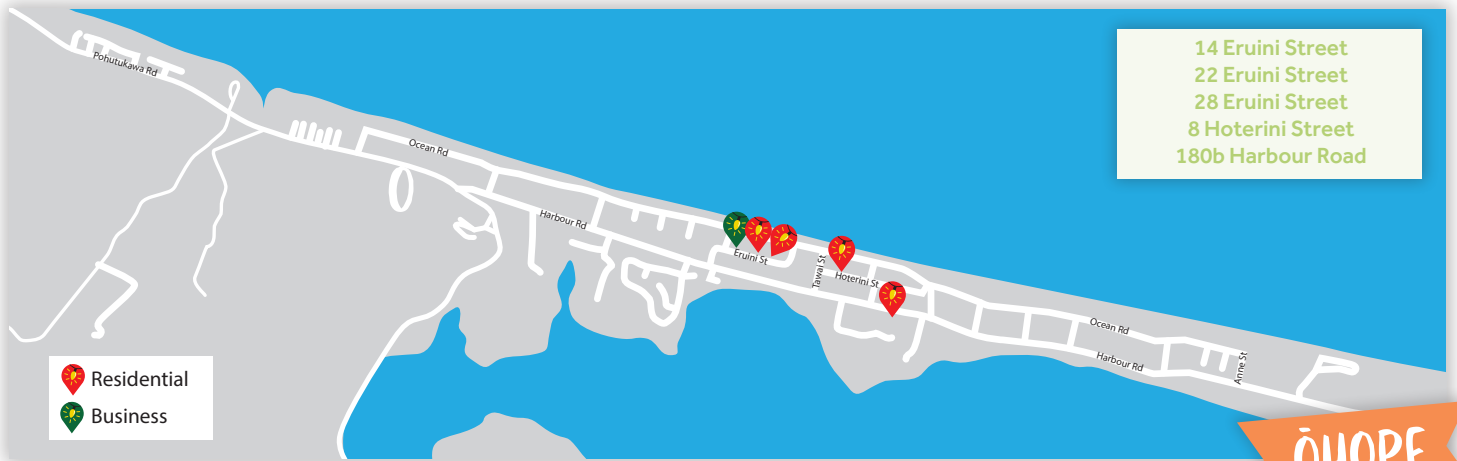

The Eastern Bay

CHRISTMAS GLOW TRAIL 2023

Brought to you by

- 19 Werahika Place
- 1/17 Simpkins Street
- 7 Rambler Drive
- 8 Rambler Drive
- 9 Rambler Drive
- 10 Rambler Drive
- 14a Rambler Drive
- 14b Rambler Drive
- 6 Watarawi Place
- 56 McGarvey Road
- 12 Jubilee Crescent
- 146b King Street
- 225 King Street
- The Green (off the fairway)
- 14 Hikurangi Street
- 41 Gateway Drive
- 102 The Strand - Tui Aotearoa
- 103 The Strand - Sea Breeze Souvenirs
- 38 Lord Cobham Avenue
- 81 Muriwai Drive
- 28 Pouwhare Street

WHAKATANE

Sponsored by

www.stellarcreative.co.nz/glow-trail

ŌHOPE

AWAKERI

SCAN ME

Vote for your favourite house or business. Everyone who votes will go in the draw to win a spot prize!

ŌPŌTIKI