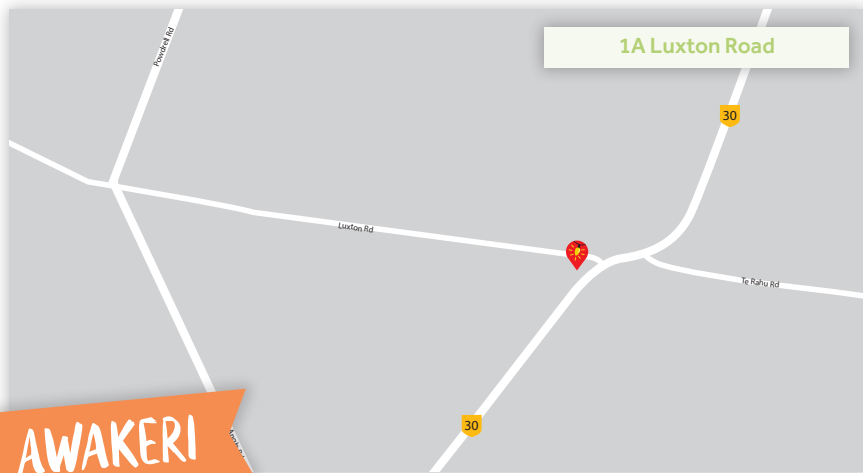

AWAKERI

SCAN ME

Vote for your favourite house or business. Everyone who votes will go in the draw to win a spot prize!